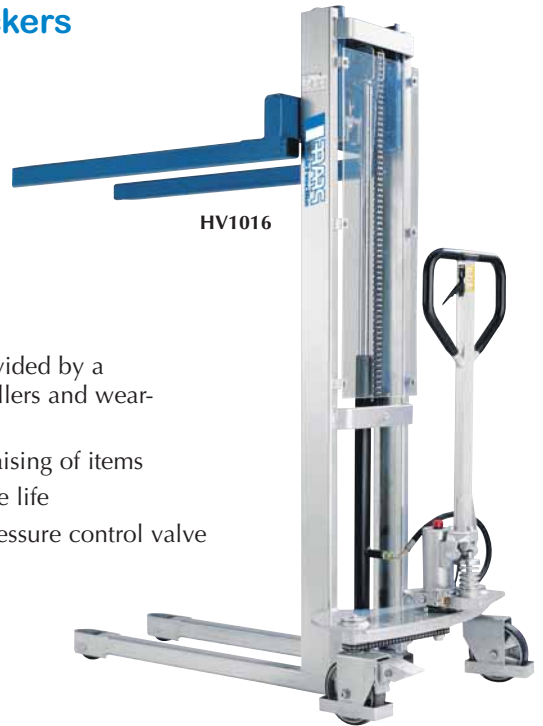

Hydraulic Hand Stackers

WPHV0516

- High quality hand stacker
- 500 - 1000kg Capacity
- Lifting height up to 1600mm
- Optimum running performance provided by a combination of bearing-mounted rollers and wear-resistant nylon rollers
- Two-speed lifting system for faster raising of items
- Hardened axles insure a long service life
- Overload protection provided by pressure control valve

HV1016

Description	Capacity	Lift Height	Closed Height	Fork Length	Width Over Forks	Fork Width	Net Weight	Code	Price
Hydraulic Stacker	500kg	1600mm	1975mm	1120mm	570mm	450mm	182kg	WPHV0516	£1056.00
Hydraulic Stacker	1000kg	1600mm	1975mm	1120mm	570mm	450mm	182kg	HV1016	£1142.52

Semi-Electric Stacker

- 1000kg capacity
- Maximum Lift; 2500mm
- Lowered fork height: 90mm

Semi-electric stacker ideal for loading and unloading a variety of items. Smooth lifting and lowering. Complete with battery charger - 240 volt, single phase. Mobile on 2 swivel 150mm braked castors with wheel guards and 2 tandem 80mm nylon front rollers. Finish: Black Powder Coated.

- Special foot operated floor lock. When locked it holds the unit firmly in place preventing movement when loading and unloading

Shown with forks raised

Please Note: Appropriate facilities will be required to unload these units on delivery.